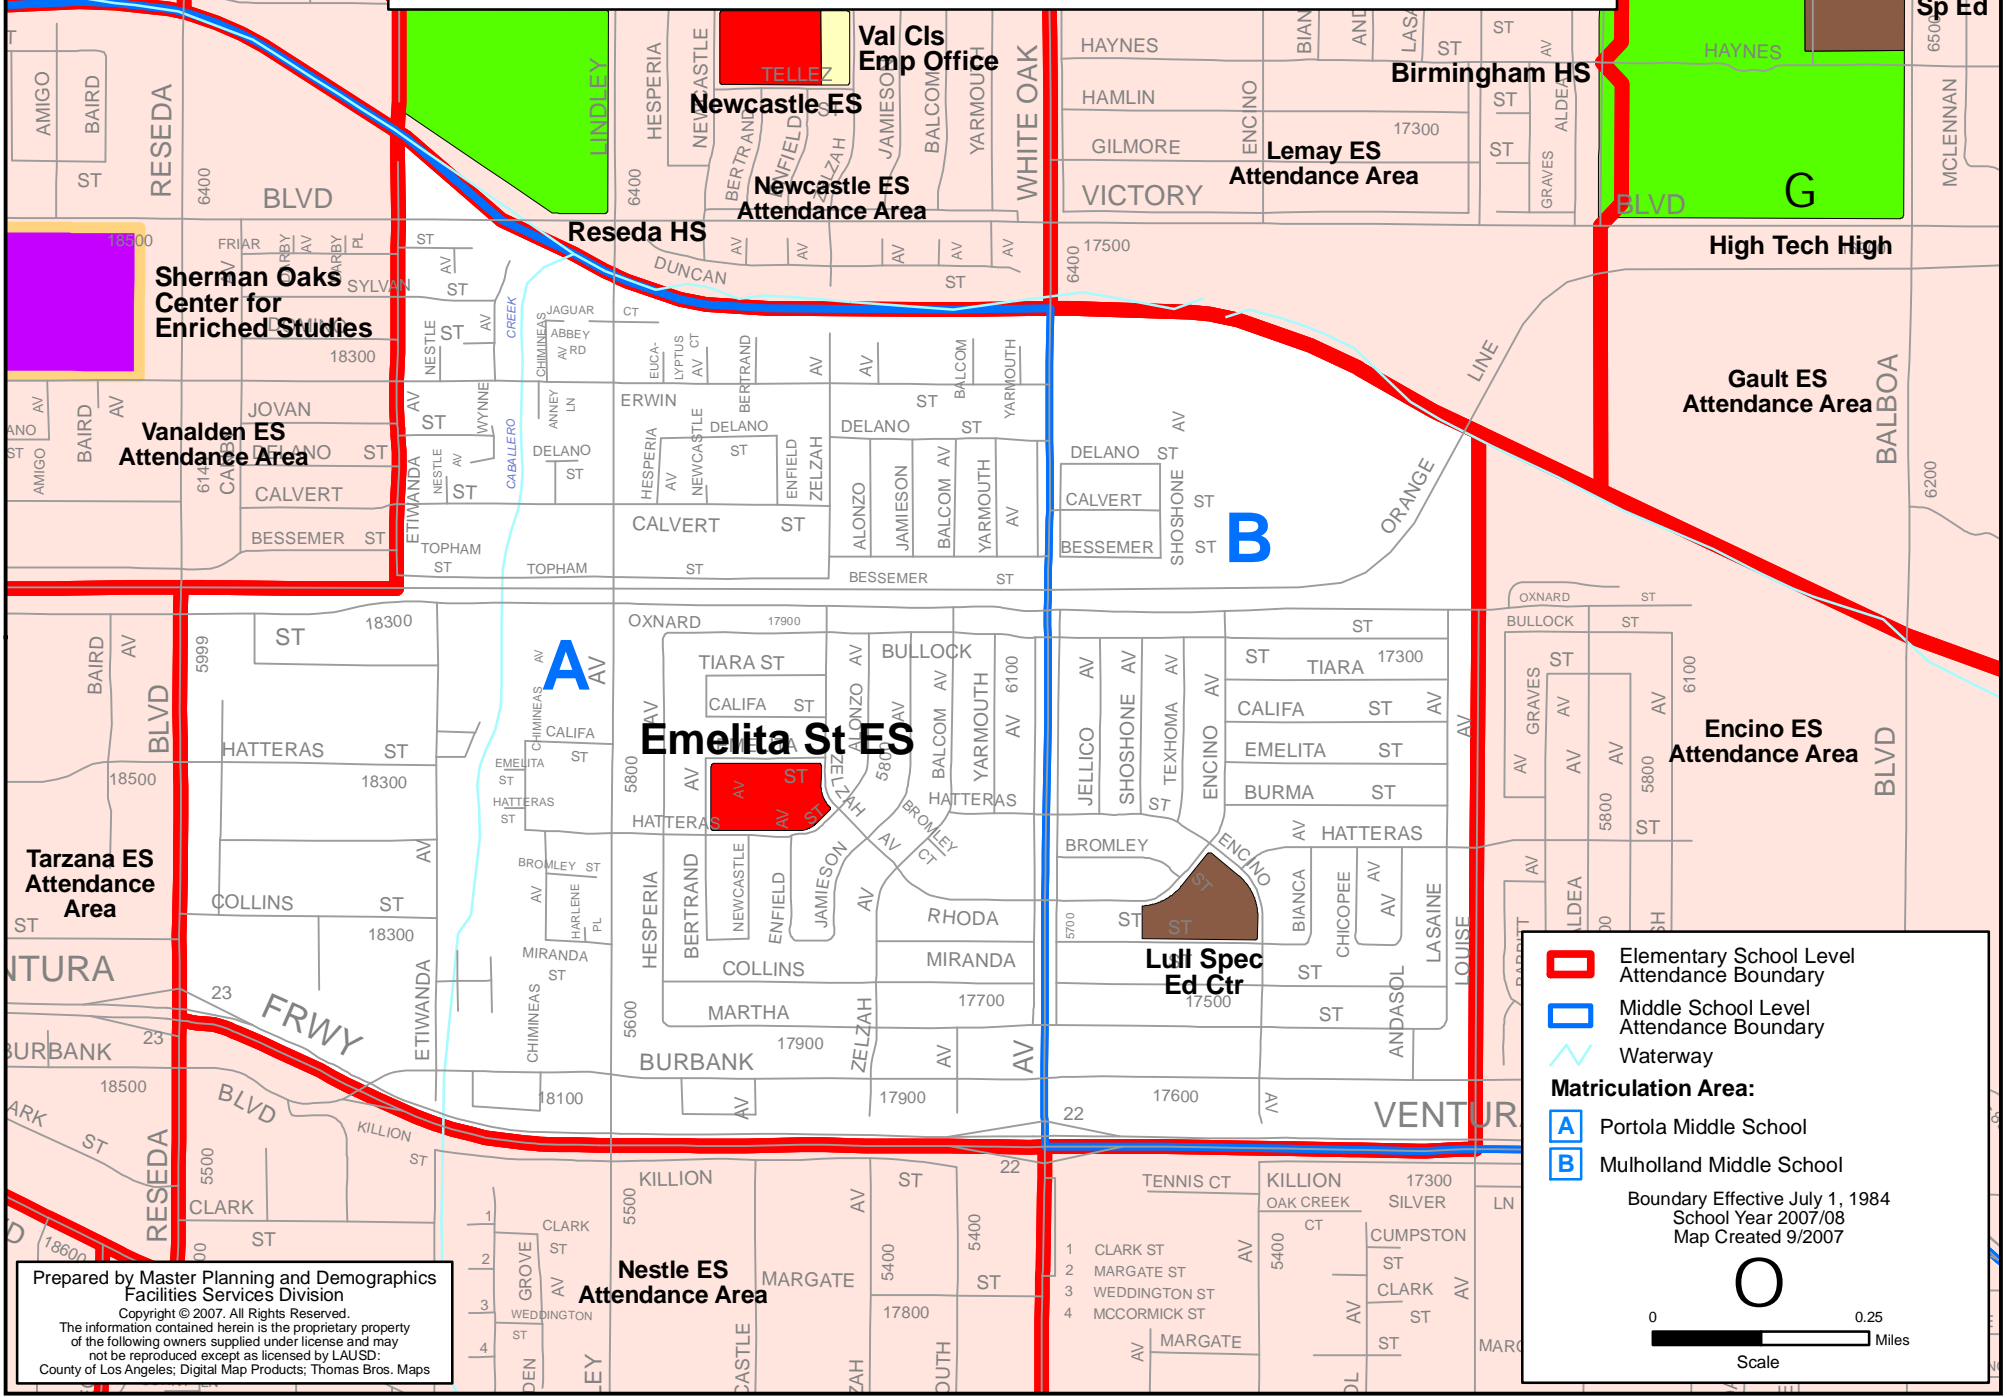

Los Angeles Unified School District

Emelita Street Elementary School Attendance Area

Legend:

- Elementary School Level Attendance Boundary
- Middle School Level Attendance Boundary
- ~ Waterway

Matriculation Area:

- A Portola Middle School
- B Mulholland Middle School

Boundary Effective July 1, 1984
School Year 2007/08
Map Created 9/2007

0 0.25 Miles
Scale

Prepared by Master Planning and Demographics
Facilities Services Division
Copyright © 2007. All Rights Reserved.
The information contained herein is the proprietary property
of the following owners supplied under license and may
not be reproduced except as licensed by LAUSD:
County of Los Angeles; Digital Map Products; Thomas Bros. Maps